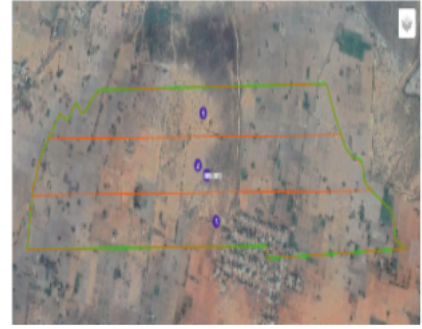

Nazri Naksha

Google Map View