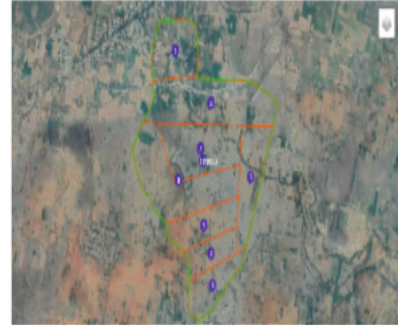

Nazri Naksha

Google Map View