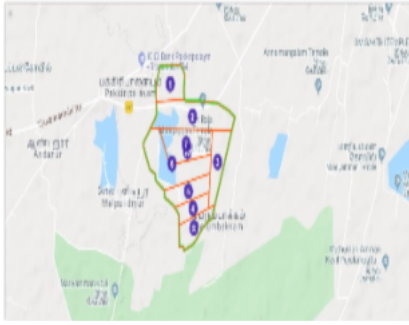

Nazri Naksha

Google Map View