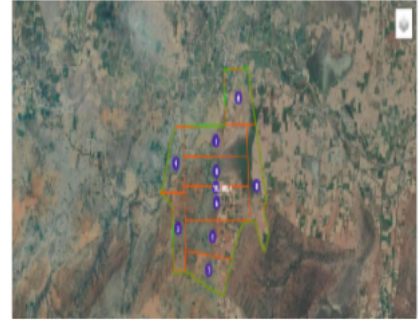

Nazri Naksha

Google Map View