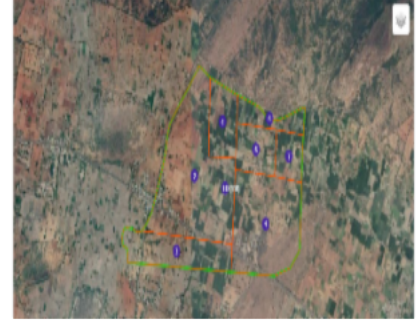

Nazri Naksha

Google Map View