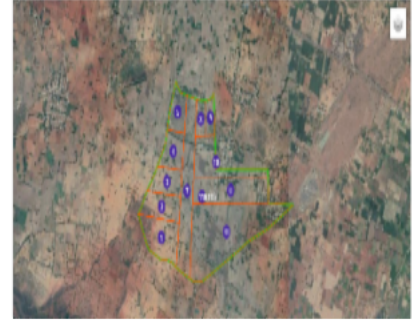

Nazri Naksha

Google Map View