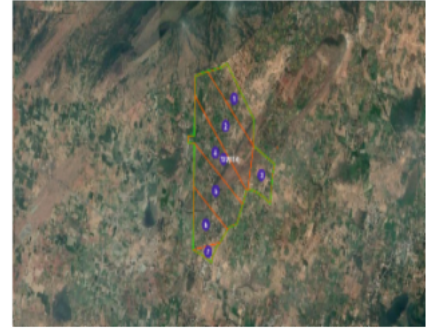

Nazri Naksha

Google Map View