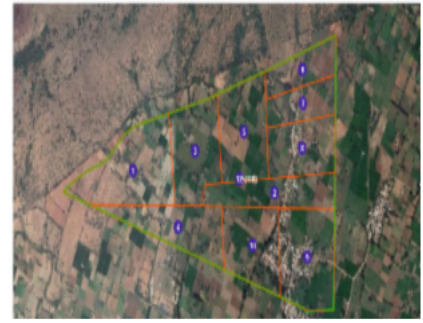

Nazri Naksha

Google Map View