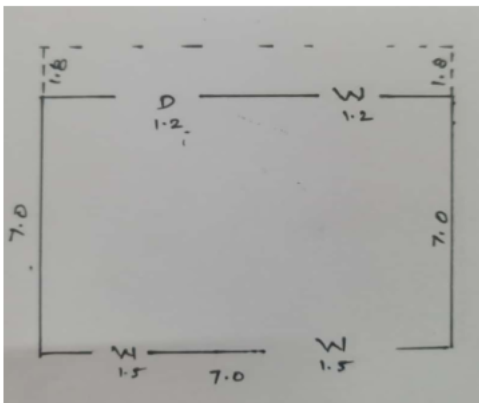

Nazri Naksha

Google Map View

Polling Station Building Front View

Polling Station Front View

Cad View

Key MAP View