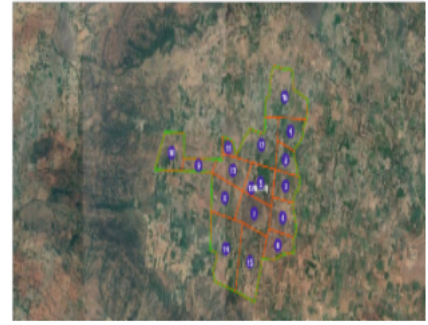

Nazri Naksha

Google Map View