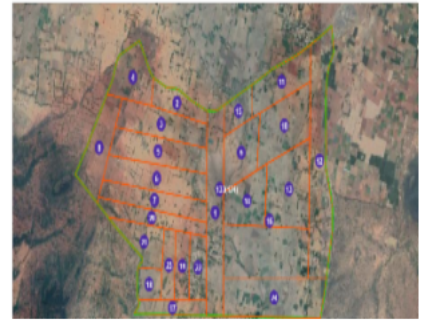

Nazri Naksha

Google Map View