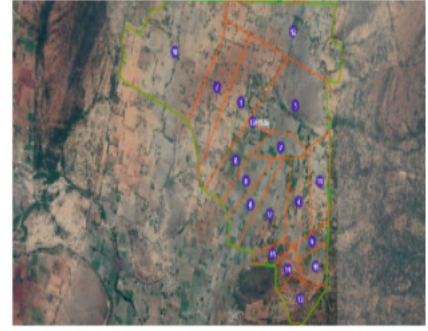

Nazri Naksha

Google Map View