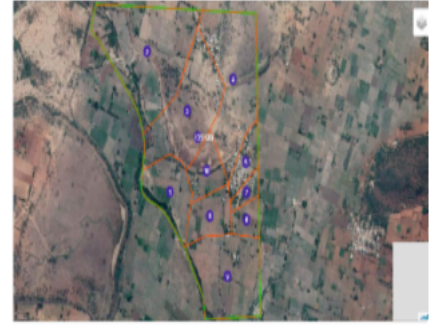

Nazri Naksha

Google Map View