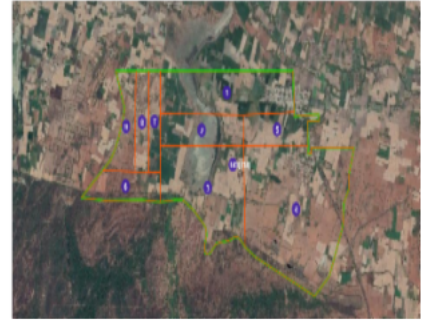

Nazri Naksha

Google Map View