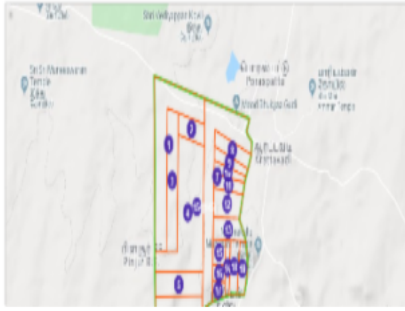

Nazri Naksha

Google Map View