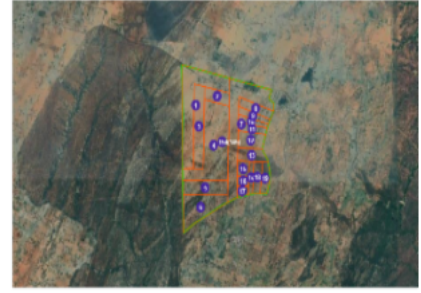

Nazri Naksha

Google Map View