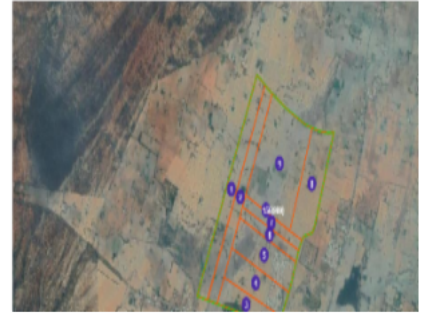

Nazri Naksha

Google Map View