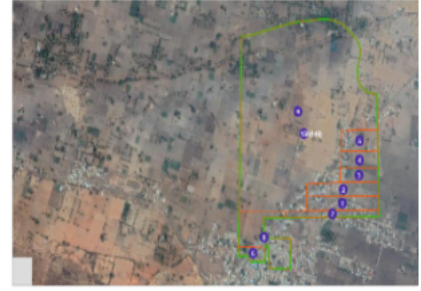

Nazri Naksha

Google Map View