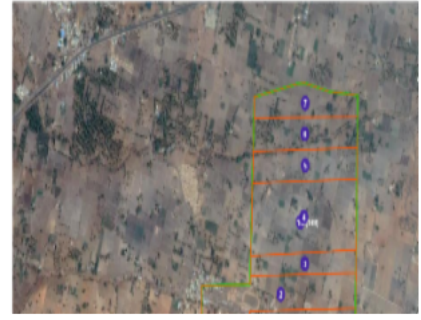

Polling Station Front View

Nazri Naksha

Google Map View