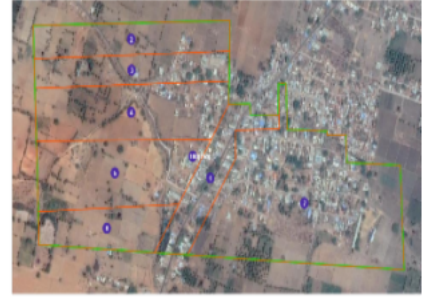

Nazri Naksha

Google Map View