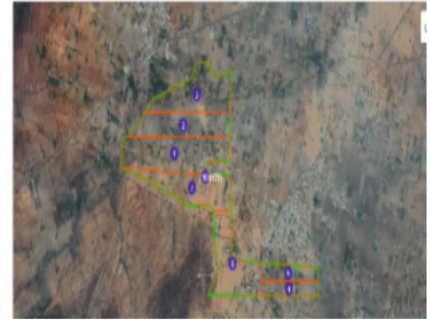

Nazri Naksha

Google Map View