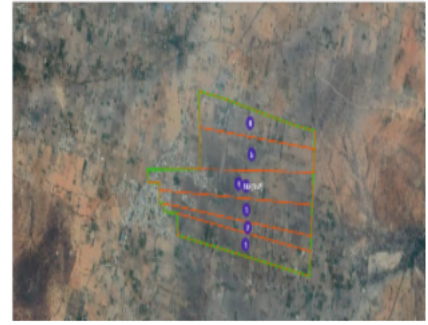

Nazri Naksha

Google Map View