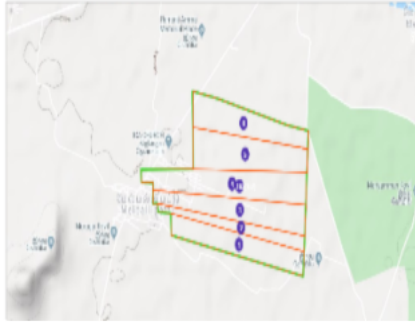

Nazri Naksha

Google Map View