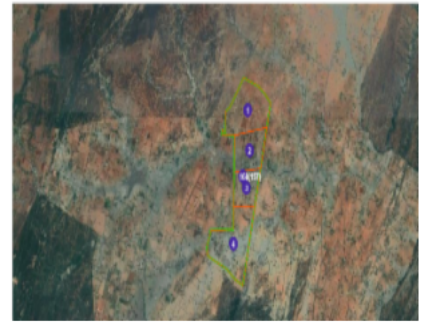

Nazri Naksha

Google Map View