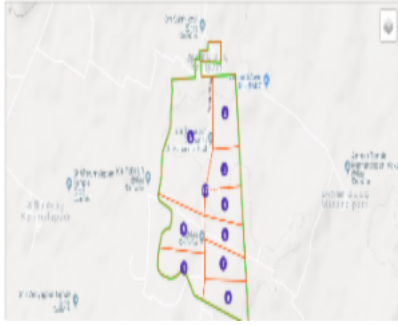

Nazri Naksha

Google Map View