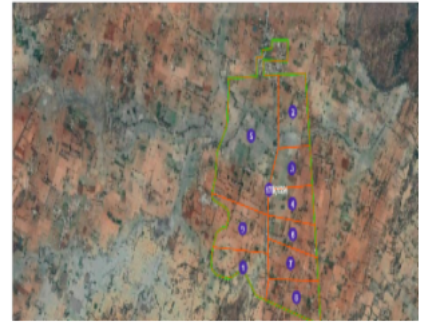

Nazri Naksha

Google Map View