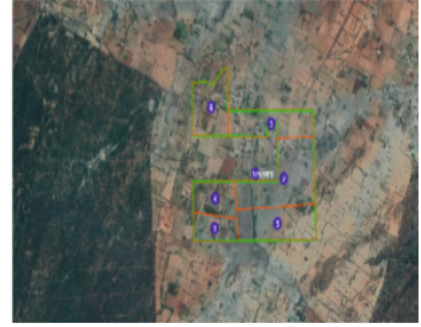

Nazri Naksha

Google Map View