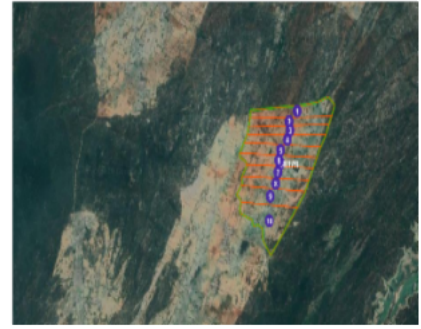

Nazri Naksha

Google Map View