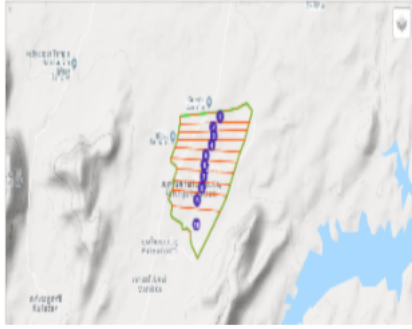

Nazri Naksha

Google Map View