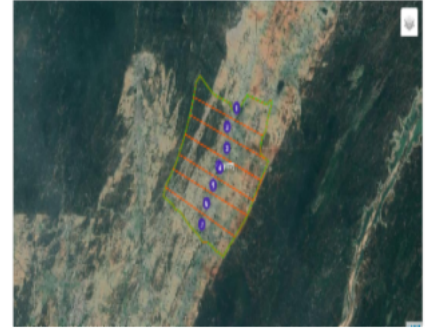

Nazri Naksha

Google Map View