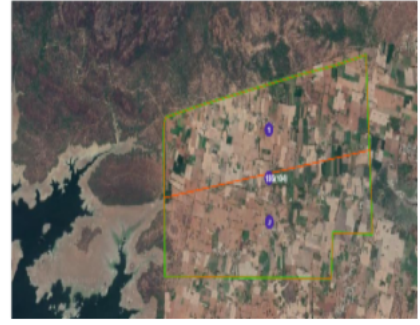

Nazri Naksha

Google Map View