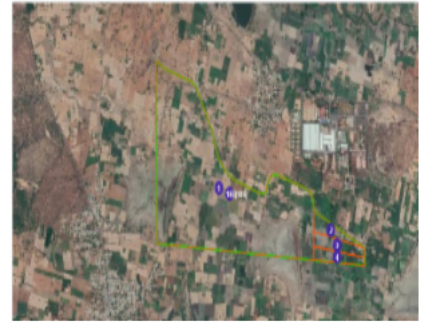

Nazri Naksha

Google Map View