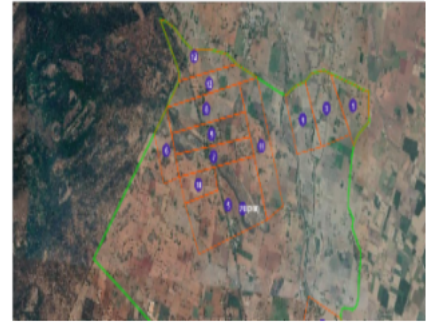

Nazri Naksha

Google Map View