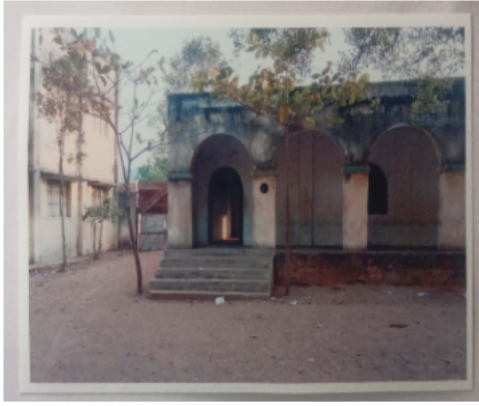

Polling Station Building Front View