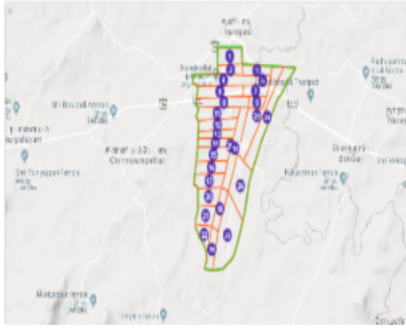

Nazri Naksha

Google Map View