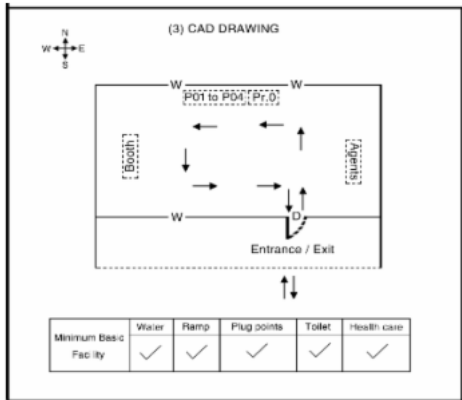

Nazri Naksha

Google Map View

Polling Station Building Front View

Polling Station Front View

Cad View

Key MAP View