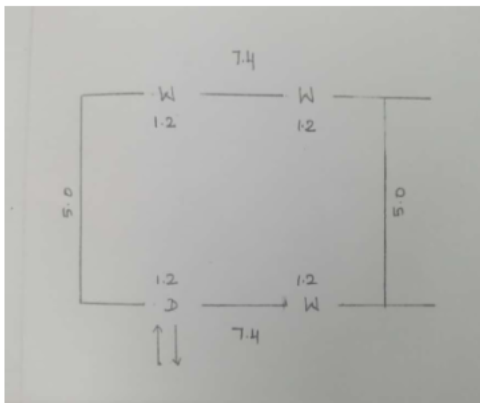

Nazri Naksha

Google Map View

Polling Station Building Front View

Polling Station Front View

Cad View

Key MAP View