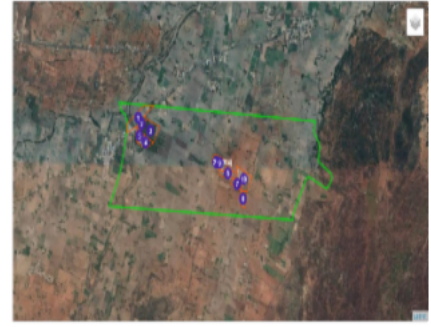

Nazri Naksha

Google Map View