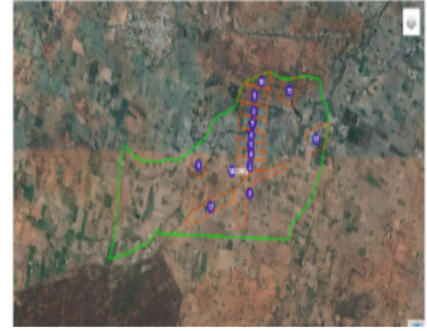

Nazri Naksha

Google Map View