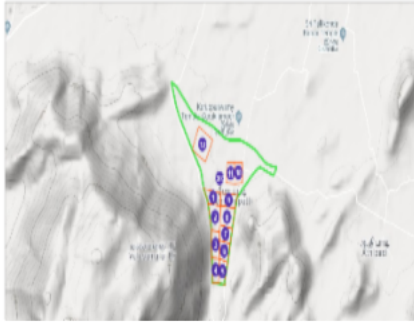

Nazri Naksha

Google Map View