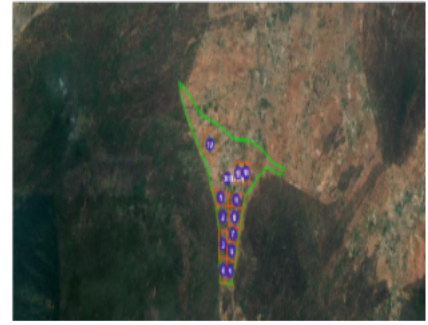

Nazri Naksha

Google Map View