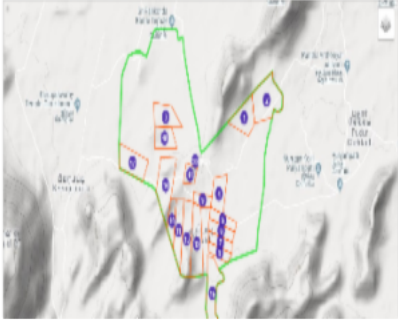

Nazri Naksha

Google Map View