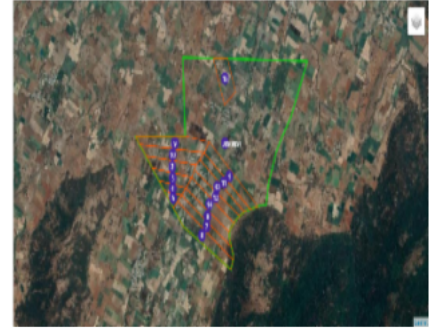

Nazri Naksha

Google Map View