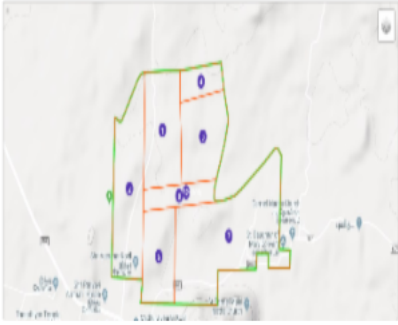

Nazri Naksha

Google Map View