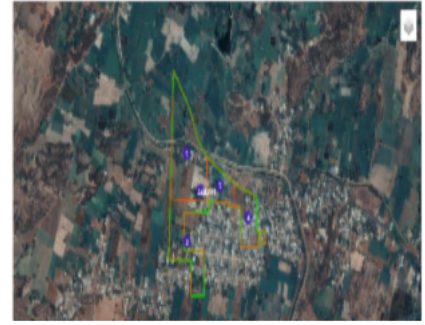

Nazri Naksha

Google Map View