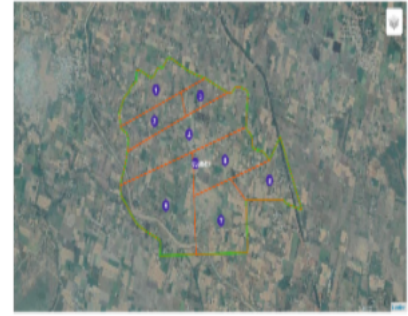

Nazri Naksha

Google Map View