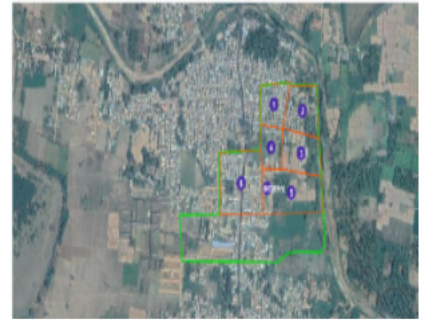

Nazri Naksha

Google Map View