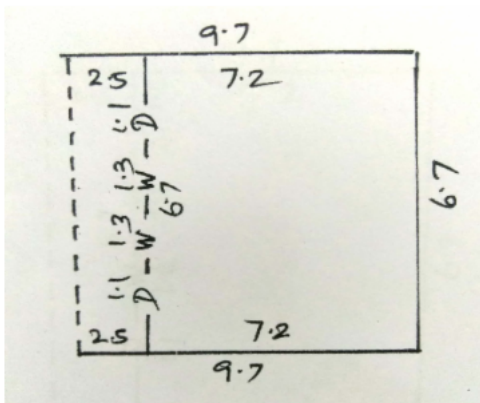

Nazri Naksha

Google Map View

Polling Station Building Front View

Polling Station Front View

Cad View

Key MAP View