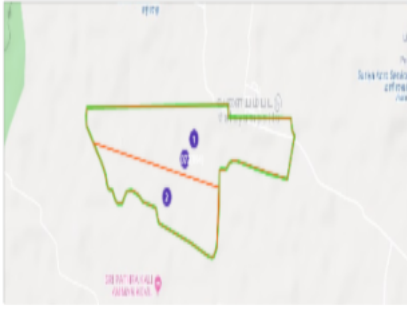

Nazri Naksha

Google Map View