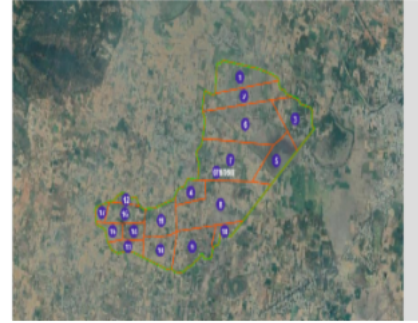

Nazri Naksha

Google Map View