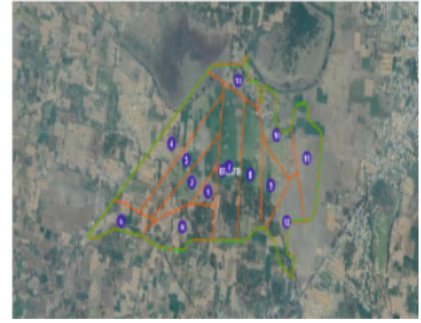

Nazri Naksha

Google Map View