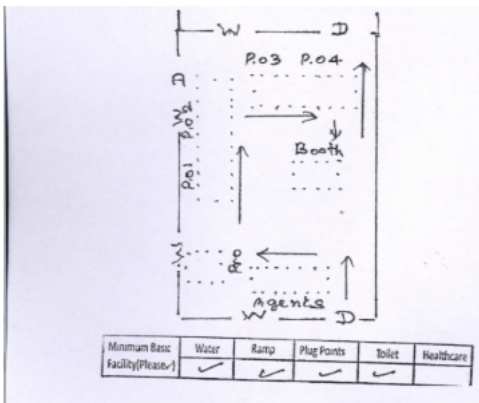

Nazri Naksha

Google Map View

Cad View