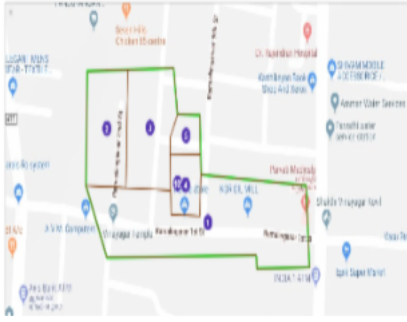

Nazri Naksha

Google Map View