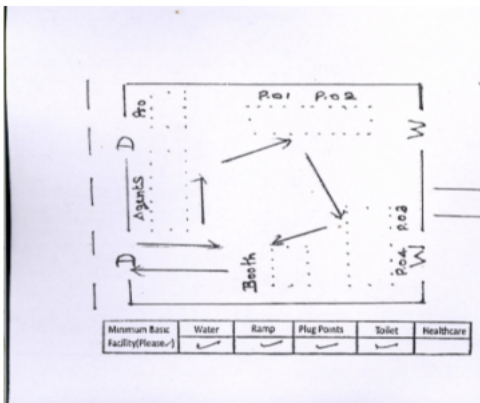

Nazri Naksha

Google Map View

Polling Station Building Front View

Polling Station Front View

Cad View

Key MAP View