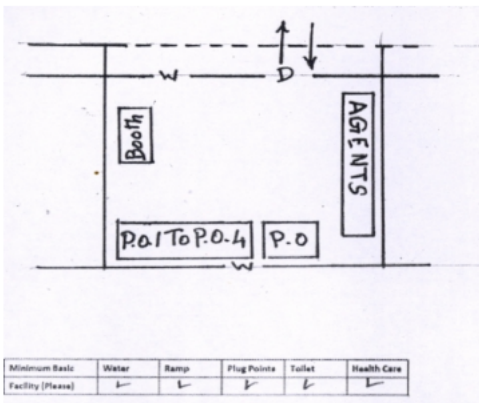

Nazri Naksha

Google Map View

Polling Station Building Front View

Polling Station Front View

Cad View

Key MAP View