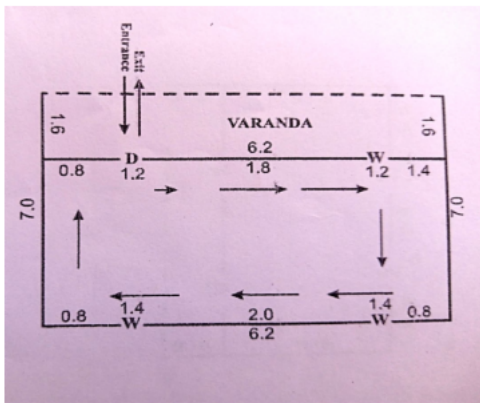

Nazri Naksha

Google Map View

Polling Station Building Front View

Polling Station Front View

Cad View

Key MAP View